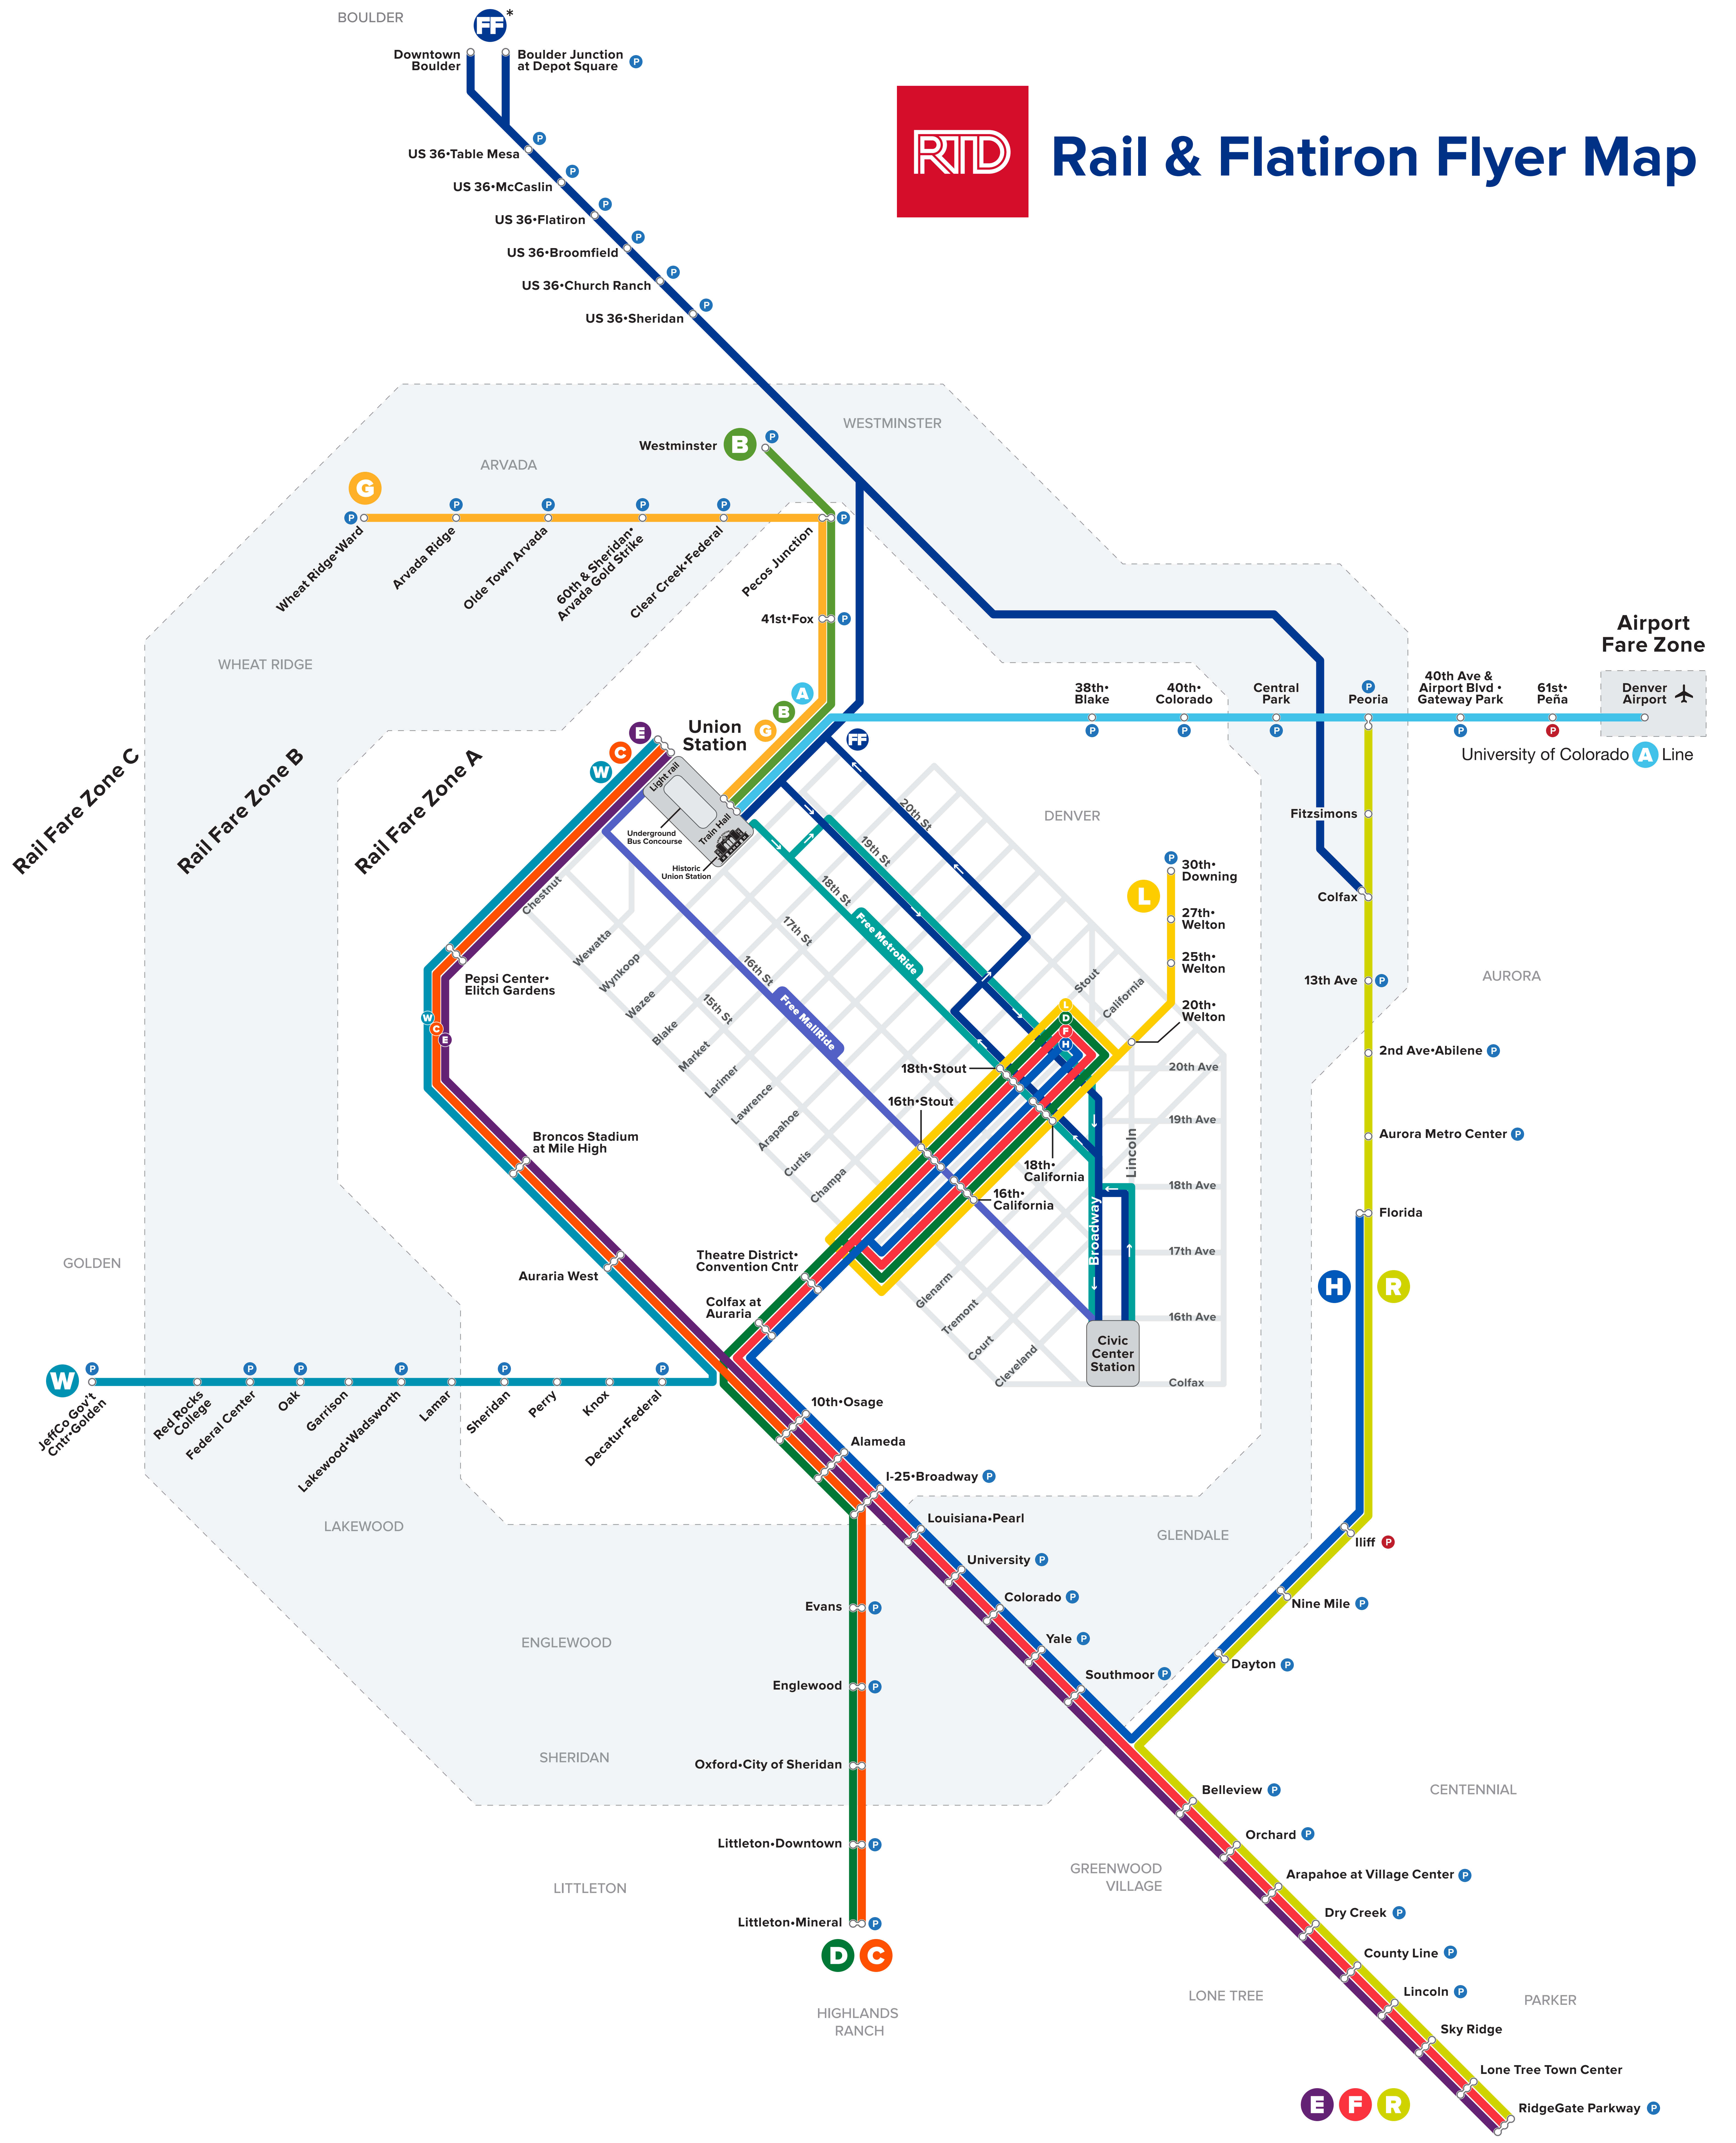

Rail & Flatiron Flyer Map

rtd-denver.com | 303.299.6000

ROUTES							
A	Union Station - Denver Airport	D	18th - California - Littleton - Mineral	G	Union Station - Wheat Ridge - Ward	R	Peoria - RidgeGate Parkway
B	Union Station - Westminster	E	Union Station - RidgeGate Parkway	H	18th - California - Florida	W	Union Station - JeffCo Gov't Ctr - Golden
C	Union Station - Littleton - Mineral	F	18th - California - RidgeGate Parkway	L	16th - Stout - 30th - Downing	FF*	Denver - Boulder

*Bus service between Denver & Boulder.

LOCAL		REGIONAL		AIRPORT	
Travel through 1-2 rail fare zones.		Travel through 1-3 rail fare zones.		Travel to and from the airport.	
3-hour pass	Full fare \$3.00, Discount* \$1.50, Youth** \$0.90	3-hour pass	Full fare \$5.25, Discount* \$2.60, Youth** \$1.60	3-hour pass	Full fare \$10.50, Discount* \$5.25, Youth** \$3.20
MyRide Card	\$2.80, \$1.40, \$0.90	MyRide Card	\$5.05, \$2.50, \$1.60	MyRide Card	\$10.30, \$5.15, \$3.20
Day Pass	\$6.00, \$3.00, \$1.80	Day Pass	\$10.50, \$5.25, \$3.20	Day Pass	Purchase a Regional/Airport Day Pass

*Discount fares are available for seniors 65+, individuals with disabilities, and Medicare recipients. **Youth fares are available for youth ages 6-19. Proof of eligibility is required for all passengers using discounted fare products. Active duty members of the U.S. military ride for free on all RTD services.

FREE BUS SERVICE
Free MallRide Union Station to Civic Center via 16th St - Stops every block along 16th Street Mall
Free MetroRide Union Station to Civic Center via 18th & 19th St - Stops every three blocks along 18th & 19th Streets
P RTD parking available. Fees may apply.
P Non-RTD parking available. Fees apply.