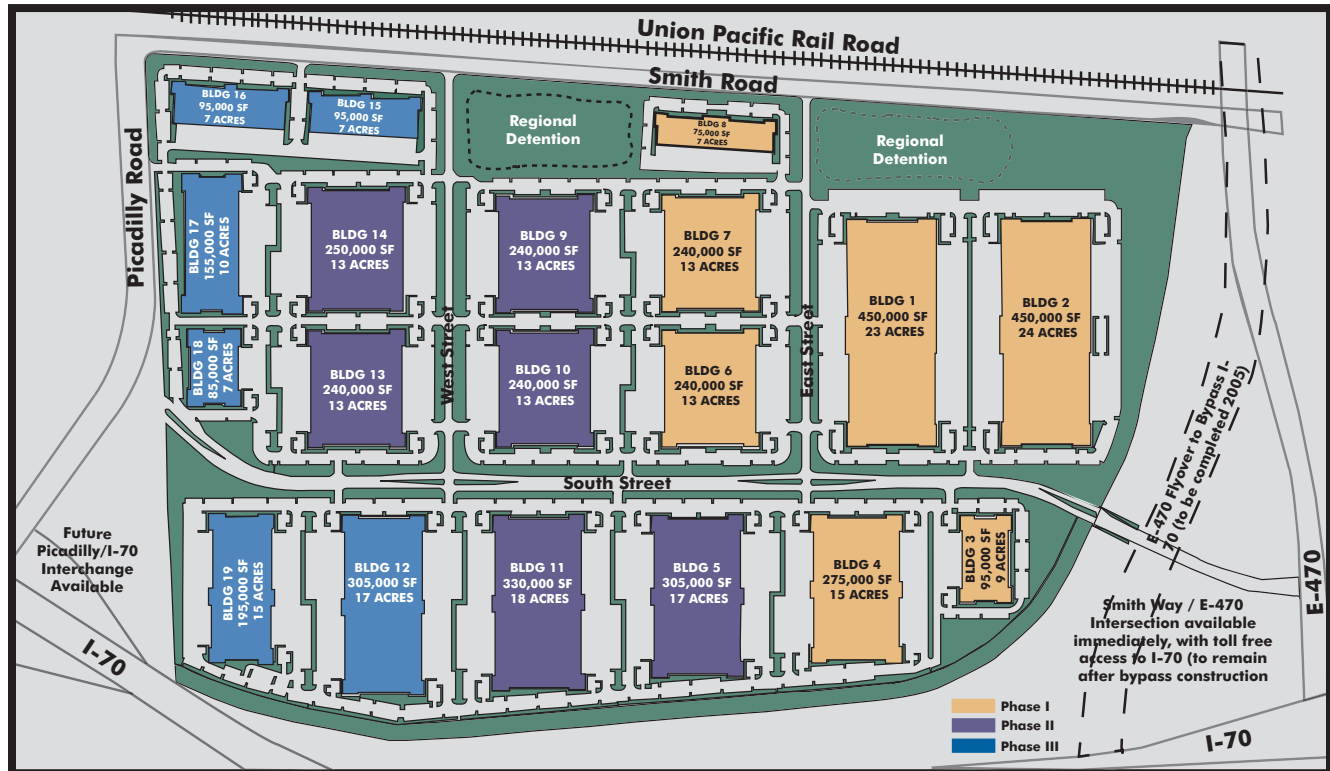

# LOTS AVAILABLE

Land parcels within the project are available for sale by ProLogis, starting at approximately 5 acres. ProLogis can provide buyers with customized sites, flexible parcel sizes, and construction management services on all land sales.